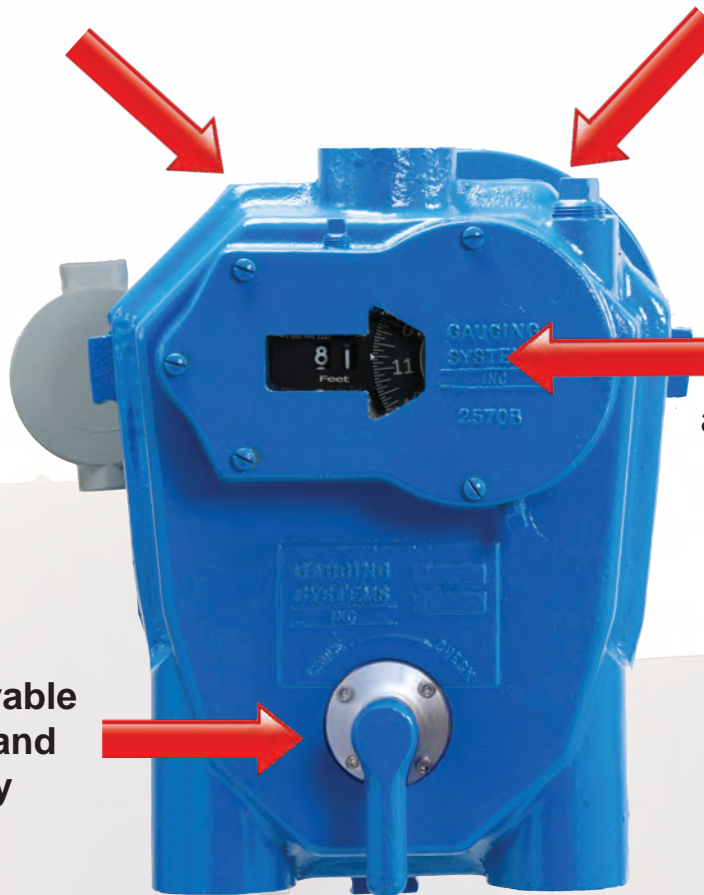

We could show you pretty pictures of National Parks, but we think you would rather see The World's Best Float and Tape Tank Gauge.

Negator Cassette (NC)

Dual Calibration Assembly

Removable Counter Assembly for Quick and Easy Maintenance

Front Removable Checker Gland Assembly

GSI-2570
Mechanical Tank Gauge
(Patent Pending)

Sheave Elbow

Floats

Tuff Tape

For all the reasons why this is The World's Best Float and Tape Tank Gauge, contact GSI.